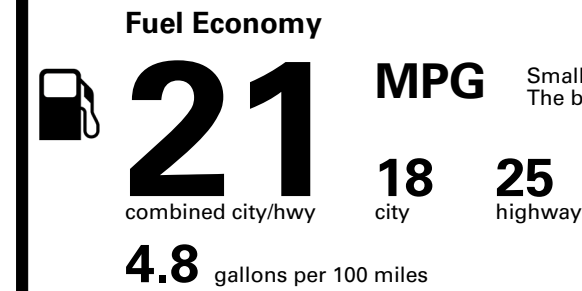

Inland Freight & Handling : \$1,495.00

TOTAL PRICE: \$66,560.00

98 X

EPA DOT Fuel Economy and Environment

Gasoline Vehicle

Small SUVs range from 14 to 125 MPG. The best vehicle rates 146 MPGe.

You spend \$6,250
more in fuel costs over 5 years
compared to the average new vehicle.

Annual fuel cost \$2,950

Fuel Economy & Greenhouse Gas Rating (tailpipe only)

Smog Rating (tailpipe only)

This vehicle emits 433 grams CO₂ per mile. The best emits 0 grams per mile (tailpipe only). Producing and distributing fuel also create emissions; learn more at fueleconomy.gov.