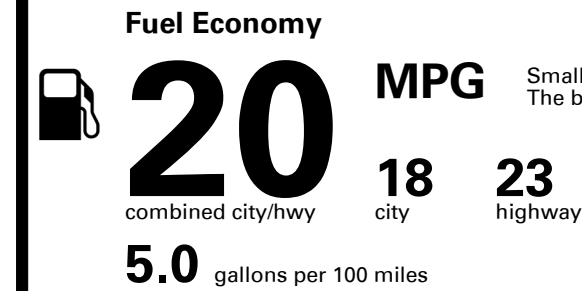

## EPA DOT Fuel Economy and Environment

Gasoline Vehicle

Small SUVs range from 14 to 123 MPG. The best vehicle rates 132 MPGe.

**You spend \$5,750**  
**more in fuel costs over 5 years**  
 compared to the average new vehicle.